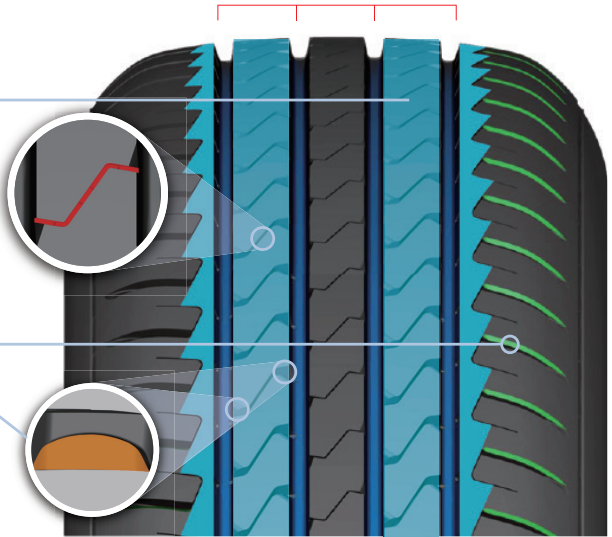

SUMMER

Cooper Evolution CTT offers SUVs and CUVs great value with superior highway performance. Enjoy a quieter ride with great traction for both wet and dry roads.

DRY/WET PERFORMANCE

U-Shaped Fluid Optimized Grooves
4 main grooves to accelerate water drainage to prevent hydroplaning

QUIET COMFORT RIDE

4-Layer Noise Isolation Bars
Effectively disperse, isolate and offset noise

Reinforce on
Central Bloks

SHORT BRAKING PERFORMANCE

Chamfer Design on Shoulder & Arch-Shaped Sipe Bottom
Improve tread rigidity enhances handling performance with shorter braking distance

AVAILABLE SIZES

18"

225/60R18
235/60R18

19"

225/45R19
225/55R19
235/55R19

20"

235/55R20